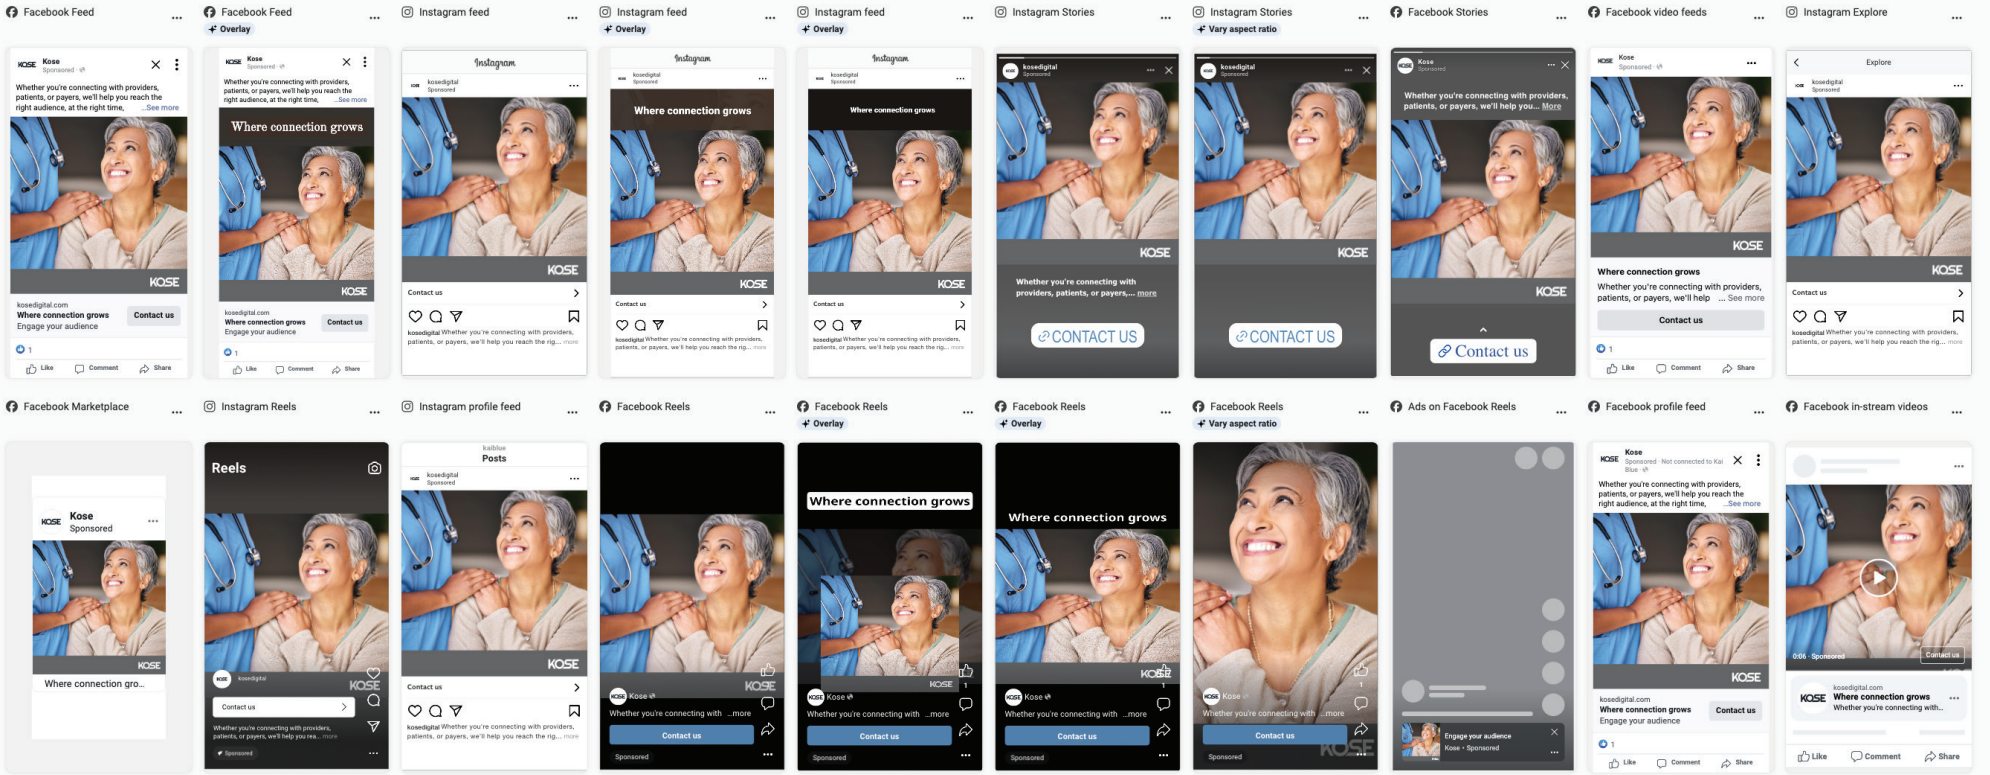

KOSE

Ad Comparison

All generated ads are those with the Advantage+ feature listed under the ad placement.

Static Ad 1

Ways your ad will be seen